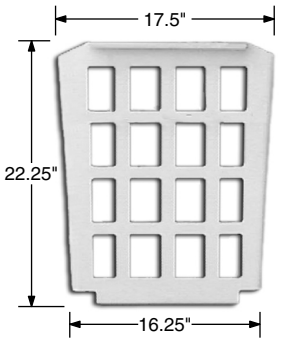

TRAY702P
*Discontinued