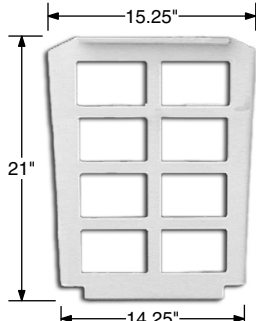

PONDSWEEP MANUFACTURING COMPANY

PondSweep® Skimmer Trays

TRAY SHAPE (Pictures not to Scale)

TRAY300
*Discontinued

TRAY302P

TRAY700

TRAY701F
*Discontinued

TRAY701P
*Discontinued