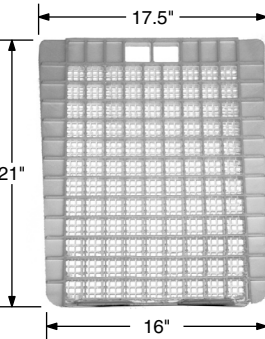

PONDSWEEP MANUFACTURING COMPANY

PondSweep® Skimmer Trays

TRAY SHAPE (Pictures not to Scale)

TRAY702P

SKIMMER MODEL	ORIGINAL TRAY #	UPDATED TRAY #
300 SERIES		
PS300P	TRAY300	TRAY300
PS300F	TRAY700	TRAY700
PS301P	TRAY300	TRAY302P
PS301F	TRAY702F	TRAY703F
SK302P (PS302P)	TRAY300	TRAY302P
700 SERIES		
PS700F	TRAY700	TRAY700
PS701P	TRAY701P	TRAY703F
PS701F	TRAY701F	TRAY703F
SK702P (PS702P)	TRAY702P	TRAY702P
PS702F	TRAY702F	TRAY703F
900 SERIES		
PS900F	TRAY702F	TRAY703F
PS901F	GRATE901F	GRATE901F
1200 SERIES		
PS1200F	GRATE901F	GRATE901F
PRO SERIES		
SK700PRO	TRAY703F	TRAYPRO700
SK900PRO	TRAYPRO900-1200	TRAYPRO900-1200
	*GRATEPRO900-1200	*GRATEPRO900-1200
SK1200PRO	TRAYPRO900-1200	TRAYPRO900-1200
	*GRATEPRO900-1200	*GRATEPRO900-1200
SK1500F	GRATE1500	GRATE1500

*NOTE - * GRATEPRO900-1200 is a Horizontal Tray
- Current Skimmer models are denoted by "SK" rather than "PS".

MANUFACTURER OF PONDSWEEP® SKIMMERS,
PURIFALLS® AND PURIPUMPS™
1204 Deer St., Yorkville, IL 60560 (866) SKIM-POND
www.pondsweep.com

All rights reserved.
May not be duplicated or transmitted without the
expressed written consent of PondSweep Mfg. Co.

6.7.3 • May, 2004