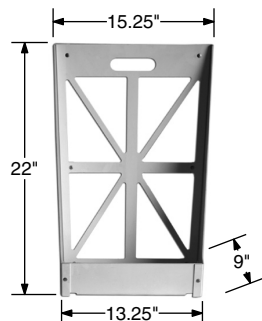

PONDSWEEP MANUFACTURING COMPANY

PondSweep® Skimmer Trays

TRAY SHAPE (Pictures not to Scale)

TRAY300
*Discontinued

TRAY302P

TRAY700

TRAY701F
*Discontinued

TRAY701P
*Discontinued