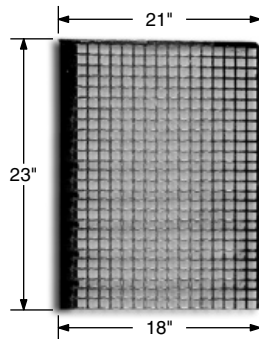

PONDSWEEP MANUFACTURING COMPANY

PondSweep® Skimmer Trays

TRAY SHAPE (Pictures not to Scale)

TRAY300
*Discontinued

TRAY302P

TRAY700

TRAY701F
*Discontinued

TRAY701P
*Discontinued

TRAY702F
*Discontinued

TRAY703F

TRAY702P
*Discontinued

TRAY702P

TRAYPRO700

TRAYPRO900/1200

GRATE901F

*GRATEPRO900-1200