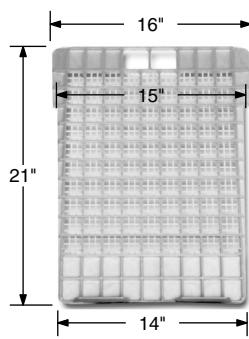

PONDSWEEP MANUFACTURING COMPANY

PondSweep® Skimmer Trays

TRAY SHAPE (Pictures not to Scale)

TRAY300
*Discontinued

TRAY302P

TRAY700

TRAY701F
*Discontinued

TRAY701P
*Discontinued

TRAY702F
*Discontinued

TRAY703F

TRAY702P
*Discontinued

TRAY702P

TRAYPRO700

TRAYPRO900/1200

GRATE901F

*GRATEPRO900-1200