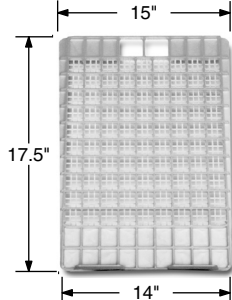

PONDSWEEP MANUFACTURING COMPANY

PondSweep® Skimmer Trays

TRAY SHAPE (Pictures not to Scale)

TRAY300
*Discontinued

TRAY302P

TRAY700

TRAY701F
*Discontinued

TRAY701P
*Discontinued