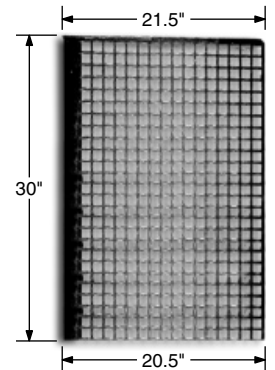

PONDSWEEP MANUFACTURING COMPANY

PondSweep® Skimmer Trays

TRAY SHAPE (Pictures not to Scale)

TRAY300
*Discontinued

TRAY302P

TRAY700

TRAY701F
*Discontinued

TRAY701P
*Discontinued

TRAY702F
*Discontinued

TRAY703F

TRAY702P
*Discontinued

TRAY702P

TRAYPRO700

TRAYPRO900/1200

GRATE901F

*GRATEPRO900-1200