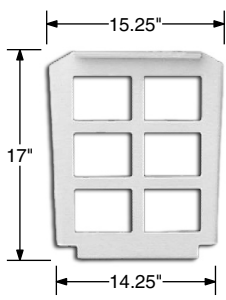

PONDSWEEP MANUFACTURING COMPANY

PondSweep® Skimmer Trays

TRAY SHAPE (Pictures not to Scale)

TRAY300
*Discontinued

TRAY302P

TRAY700

TRAY701F
*Discontinued

TRAY701P
*Discontinued