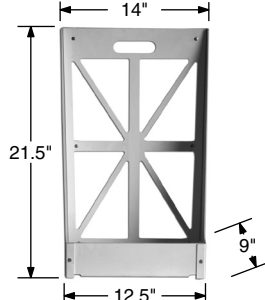

PONDSWEEP MANUFACTURING COMPANY

PondSweep® Skimmer Trays

TRAY SHAPE (Pictures not to Scale)

TRAY300
*Discontinued

TRAY302P

TRAY700

TRAY701F
*Discontinued

TRAY701P
*Discontinued