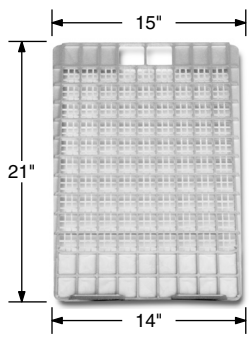

PONDSWEEP MANUFACTURING COMPANY

PondSweep® Skimmer Trays

TRAY SHAPE (Pictures not to Scale)

TRAY703F

SKIMMER MODEL	ORIGINAL TRAY #	UPDATED TRAY #
300 SERIES		
PS300P	TRAY300	TRAY300
PS300F	TRAY700	TRAY700
PS301P	TRAY300	TRAY302P
PS301F	TRAY702F	TRAY703F
SK302P (PS302P)	TRAY300	TRAY302P
700 SERIES		
PS700F	TRAY700	TRAY700
PS701P	TRAY701P	TRAY703F
PS701F	TRAY701F	TRAY703F
SK702P (PS702P)	TRAY702P	TRAY702P
PS702F	TRAY702F	TRAY703F
900 SERIES		
PS900F	TRAY702F	TRAY703F
PS901F	GRATE901F	GRATE901F
1200 SERIES		
PS1200F	GRATE901F	GRATE901F
PRO SERIES		
SK700PRO	TRAY703F	TRAYPRO700
SK900PRO	TRAYPRO900-1200	TRAYPRO900-1200
	*GRATEPRO900-1200	*GRATEPRO900-1200
SK1200PRO	TRAYPRO900-1200	TRAYPRO900-1200
	*GRATEPRO900-1200	*GRATEPRO900-1200
SK1500F	GRATE1500	GRATE1500

*NOTE - * GRATEPRO900-1200 is a Horizontal Tray
- Current Skimmer models are denoted by "SK" rather than "PS".

MANUFACTURER OF PONDSWEEP® SKIMMERS,
PURIFALLS® AND PURIPUMPS™
1204 Deer St., Yorkville, IL 60560 (866) SKIM-POND
www.pondsweep.com

All rights reserved.
May not be duplicated or transmitted without the
expressed written consent of PondSweep Mfg. Co.

6.7.3 • May, 2004