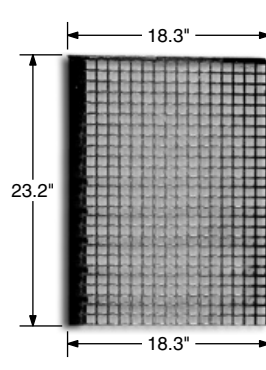

PONDSWEEP MANUFACTURING COMPANY

PondSweep® Skimmer Trays

TRAY SHAPE (Pictures not to Scale)

TRAY300
*Discontinued

TRAY302P

TRAY700

TRAY701F
*Discontinued

TRAY701P
*Discontinued

TRAY702F
*Discontinued

TRAY703F

TRAY702P
*Discontinued

TRAY702P

TRAYPRO700

TRAYPRO900/1200

GRATE901F

*GRATEPRO900-1200