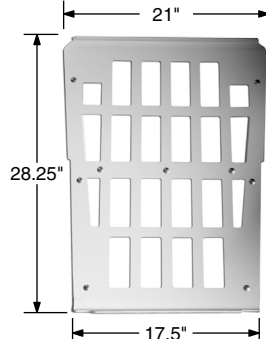

PONDSWEEP MANUFACTURING COMPANY

PondSweep® Skimmer Trays

TRAY SHAPE (Pictures not to Scale)

TRAY300
*Discontinued

TRAY302P

TRAY700

TRAY701F
*Discontinued

TRAY701P
*Discontinued

TRAY702F
*Discontinued

TRAY703F

TRAY702P
*Discontinued

TRAY702P

TRAYPRO700

TRAYPRO900/1200

GRATE901F

*GRATEPRO900-1200

GRATE1500

SKIMMER MODEL	ORIGINAL TRAY #	UPDATED TRAY #
300 SERIES		
PS300P	TRAY300	TRAY300
PS300F	TRAY700	TRAY700
PS301P	TRAY300	TRAY302P
PS301F	TRAY702F	TRAY703F
SK302P (PS302P)	TRAY300	TRAY302P
700 SERIES		
PS700F	TRAY700	TRAY700
PS701P	TRAY701P	TRAY703F
PS701F	TRAY701F	TRAY703F
SK702P (PS702P)	TRAY702P	TRAY702P
PS702F	TRAY702F	TRAY703F
900 SERIES		
PS900F	TRAY702F	TRAY703F
PS901F	GRATE901F	GRATE901F
1200 SERIES		
PS1200F	GRATE901F	GRATE901F
PRO SERIES		
SK700PRO	TRAY703F	TRAYPRO700
SK900PRO	TRAYPRO900-1200	TRAYPRO900-1200
	*GRATEPRO900-1200	*GRATEPRO900-1200
SK1200PRO	TRAYPRO900-1200	TRAYPRO900-1200
	*GRATEPRO900-1200	*GRATEPRO900-1200
SK1500F	GRATE1500	GRATE1500