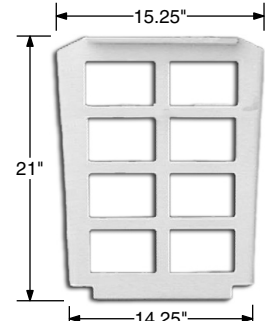

PONDSWEEP MANUFACTURING COMPANY

PondSweep® Skimmer Trays

TRAY SHAPE (Pictures not to Scale)

TRAY300
*Discontinued

TRAY302P

TRAY700

TRAY701F
*Discontinued

TRAY701P
*Discontinued