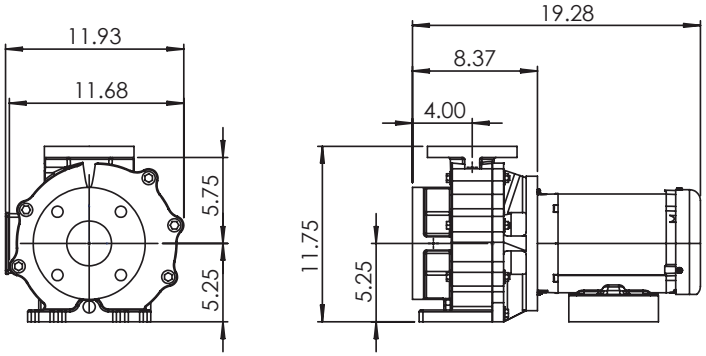

EXT 12000 Pond Pump

*Dimensions and illustrations are approximate and for reference only

EXT 12000 Pond Pump Item #45049

The Aquascape EXT 12000 is the perfect choice for water feature applications requiring high flow combined with high efficiency in a non-submersible style pump.

EXT 12000	Item #45049
INLET	3"
DISCHARGE	2"
MAX FLOW (gph)	12500
MAX HEAD (feet)	21'
MAX POWER (watts)	1100
MAX CURRENT AMPS @ 115V	10
MAX CURRENT AMPS @ 230V	5
MOTOR HP	¾
MOTOR TYPE	143JM
MOTOR ENCLOSURE	TEFC
PHASE	SINGLE