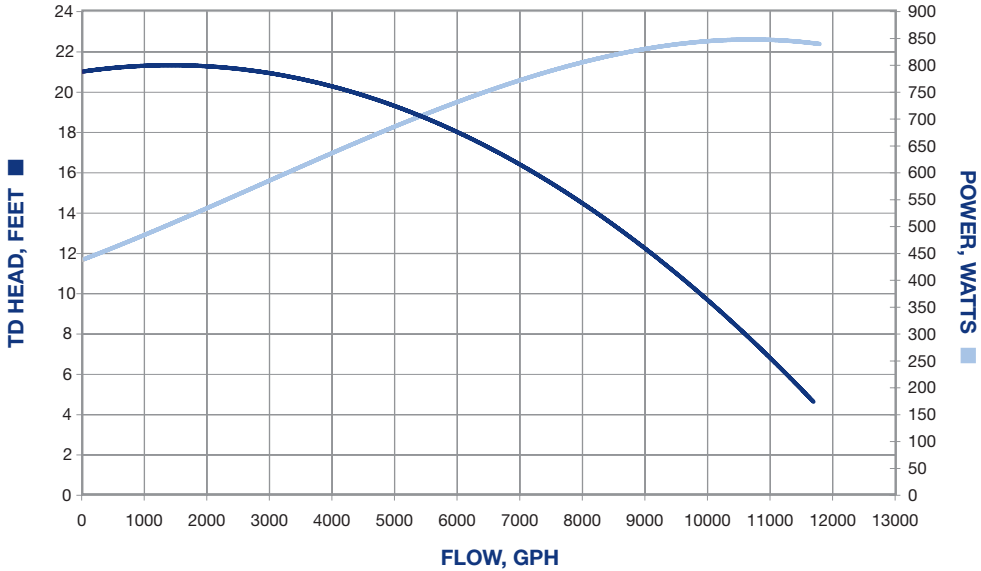

EXT 12000 Pond Pump

*Dimensions and illustrations are approximate and for reference only

EXT 12000 Pond Pump Item #45049

The Aquascape EXT 12000 is the perfect choice for water feature applications requiring high flow combined with high efficiency in a non-submersible style pump.

EXT 12000	Item #45049
INLET	3"
DISCHARGE	2"
MAX FLOW (gph)	12500
MAX HEAD (feet)	21'
MAX POWER (watts)	1100
MAX CURRENT AMPS @ 115V	10
MAX CURRENT AMPS @ 230V	5
MOTOR HP	¾
MOTOR TYPE	143JM
MOTOR ENCLOSURE	TEFC
PHASE	SINGLE