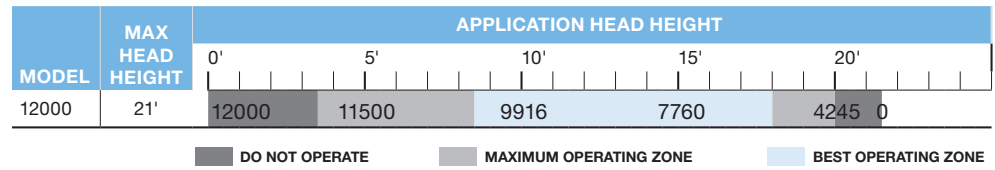

EXT 12000	Item #45049
INLET	3"
DISCHARGE	2"
MAX FLOW (gph)	12500
MAX HEAD (feet)	21'
MAX POWER (watts)	1100
MAX CURRENT AMPS @ 115V	10
MAX CURRENT AMPS @ 230V	5
MOTOR HP	¾
MOTOR TYPE	143JM
MOTOR ENCLOSURE	TEFC
PHASE	SINGLE